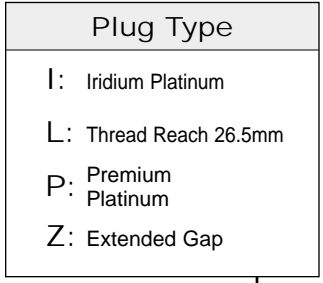

DESIGN SYMBOLS: SPARK PLUGS

BCPR6ES-11

PFR6A-11